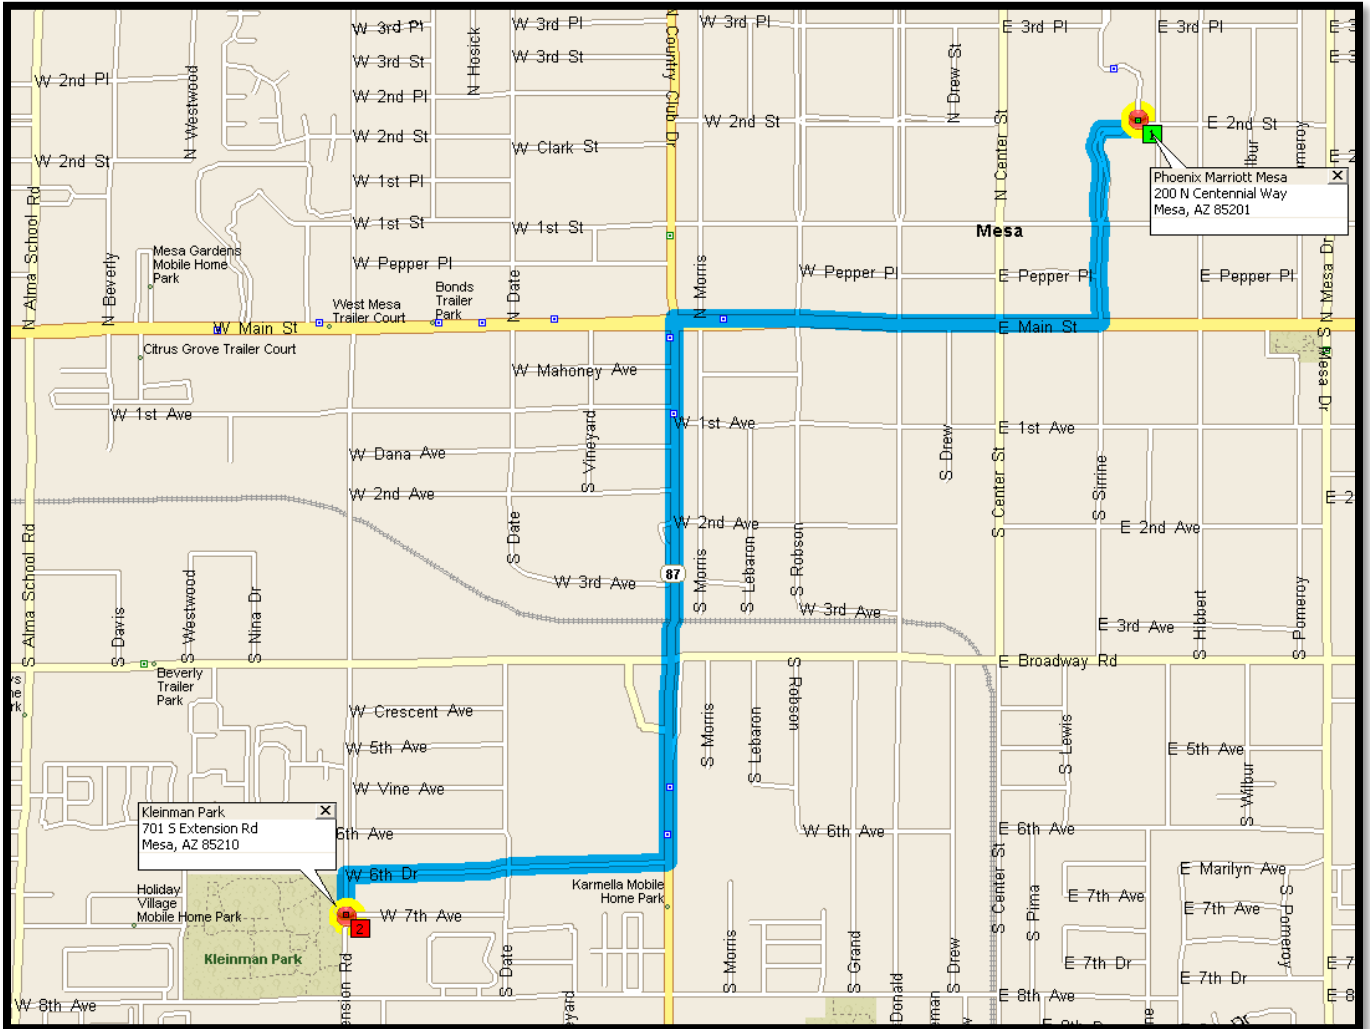

Join Us For Trifecta 2015

April 23-26, 2015 | Phoenix Marriott Mesa

SATURDAY PICNIC / CARNIVAL / GAMES

Legend/Leyenda

| | | | |
|-----------------------|----------------------------|---|-------------------------------------|
| Basketball/Basquetbol | Playground/Patio de Recreo | Reservable Ramada/Ramada Reservable | Horseshoes/Herraduras |
| Volleyball/Voleibol | Restroom/Baño | Nonreservable Ramada/Ramada No Reservable | Emergency Phone/Teléfono Emergencia |
| Park Pathway | | ?? = Ramada Capacity | Park Lake/Lago del Parque |

Phoenix Marriott Mesa
200 N Centennial Way, Mesa, AZ 85201
to
Kleinman Park
710 S Extension Rd, Mesa, AZ 85210
(approximately 3 miles)

Saturday April 25, 2015

Carnival & Picnic 12:00 noon - 4:00 pm

Food Served 12:00 noon – 2:30 pm

DAAA Soccer Tournaments 1:00 pm – 4:00 pm

North vs South Softball Games 2:00 pm – 3:30 pm